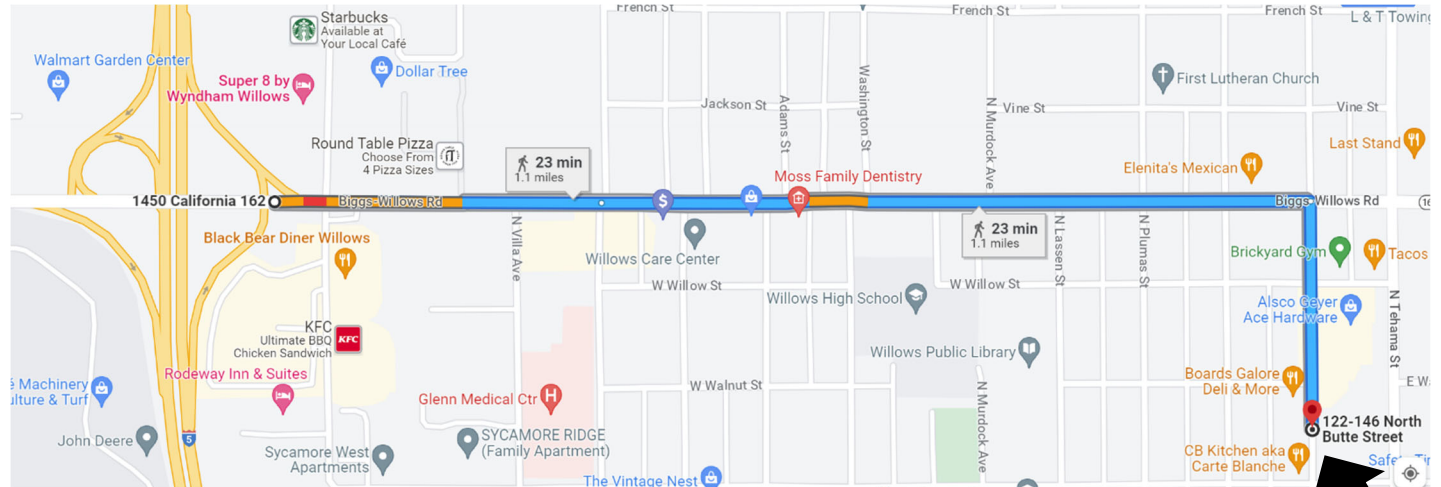

Directions from Interstate 5

- ↑ Head east on Biggs-Willows Rd/W Wood St
 ⓘ Pass by Round Table Pizza (on the left)
 0.2 mi
- ↑ Continue straight to stay on Biggs-Willows Rd/W Wood St
 0.6 mi
- ➔ Turn right onto N Butte St
 0.2 mi

Location